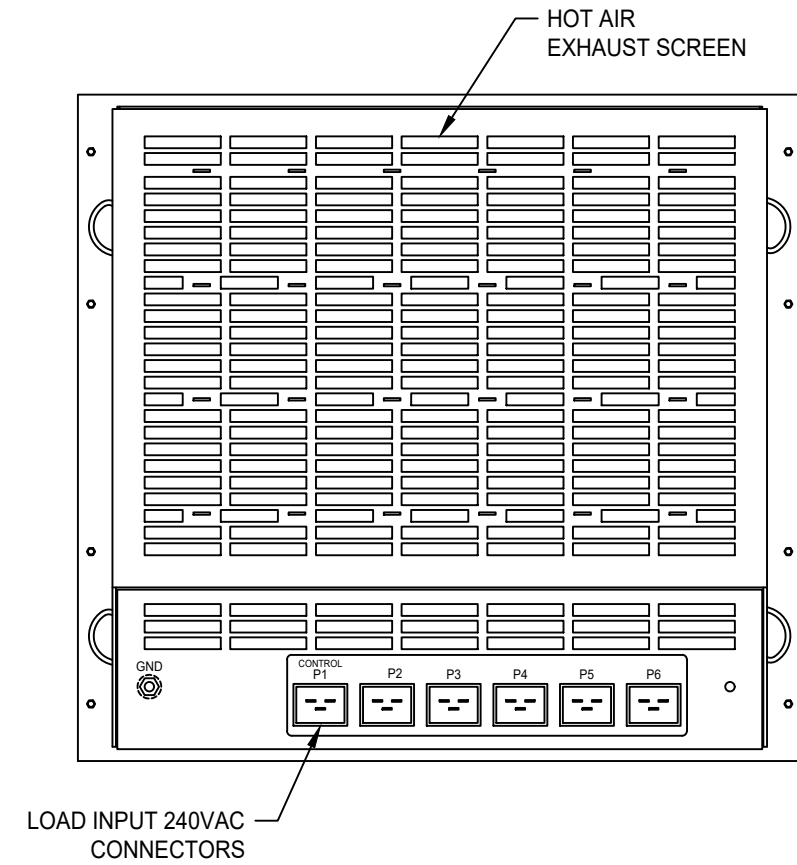

FRONT VIEW

SIDE VIEW

REAR VIEW

**GENERAL NOTES**

- A. UNLESS OTHERWISE NOTED:
- 1. ALL DIMENSIONS ARE IN INCHES.

**Load Banks Direct**

www.LoadBanksDirect.com

TEXT			
<b>LOAD SERVER LOAD BANK, 20KW, 240V</b>			
DWG. NO.	REV.	SHEET	
SL20-OL	0	1 of 1	
DRAWN BY	CHK'D BY	DATE	SIZE
JJF	MMP	1/9/18	A