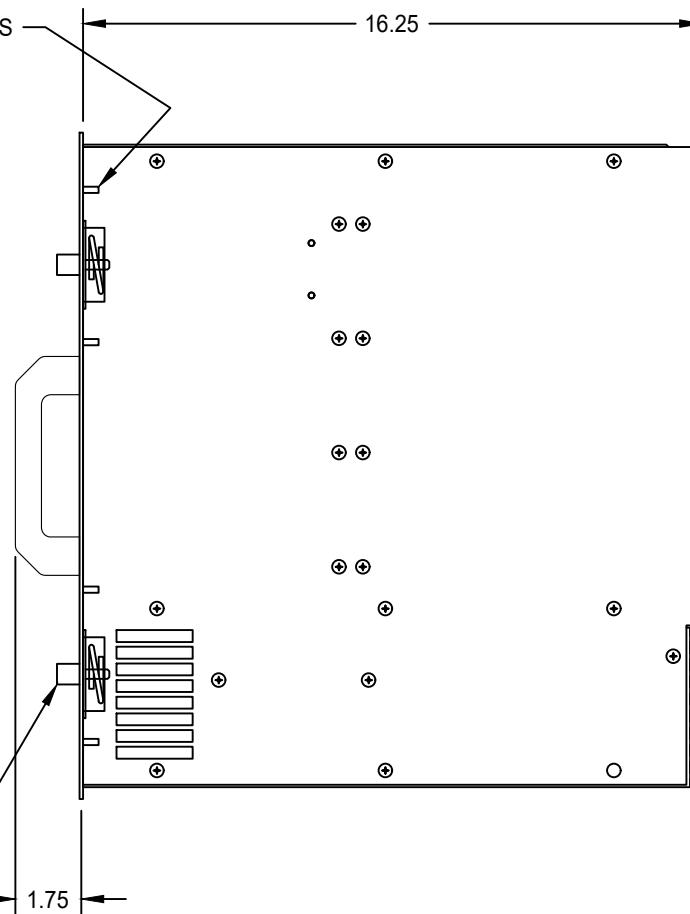

FRONT VIEW

SIDE VIEW

REAR VIEW

**GENERAL NOTES**

- A. UNLESS OTHERWISE NOTED:
- 1. ALL DIMENSIONS ARE IN INCHES.

**Load Banks Direct**

www.LoadBanksDirect.com

TEXT			
<b>LOAD SERVER LOAD BANK, 20KW, 240V</b>			
DWG. NO.	REV.	SHEET	
SL20-OL	0	1 of 1	
DRAWN BY	CHK'D BY	DATE	SIZE
JJF	MMP	1/9/18	A