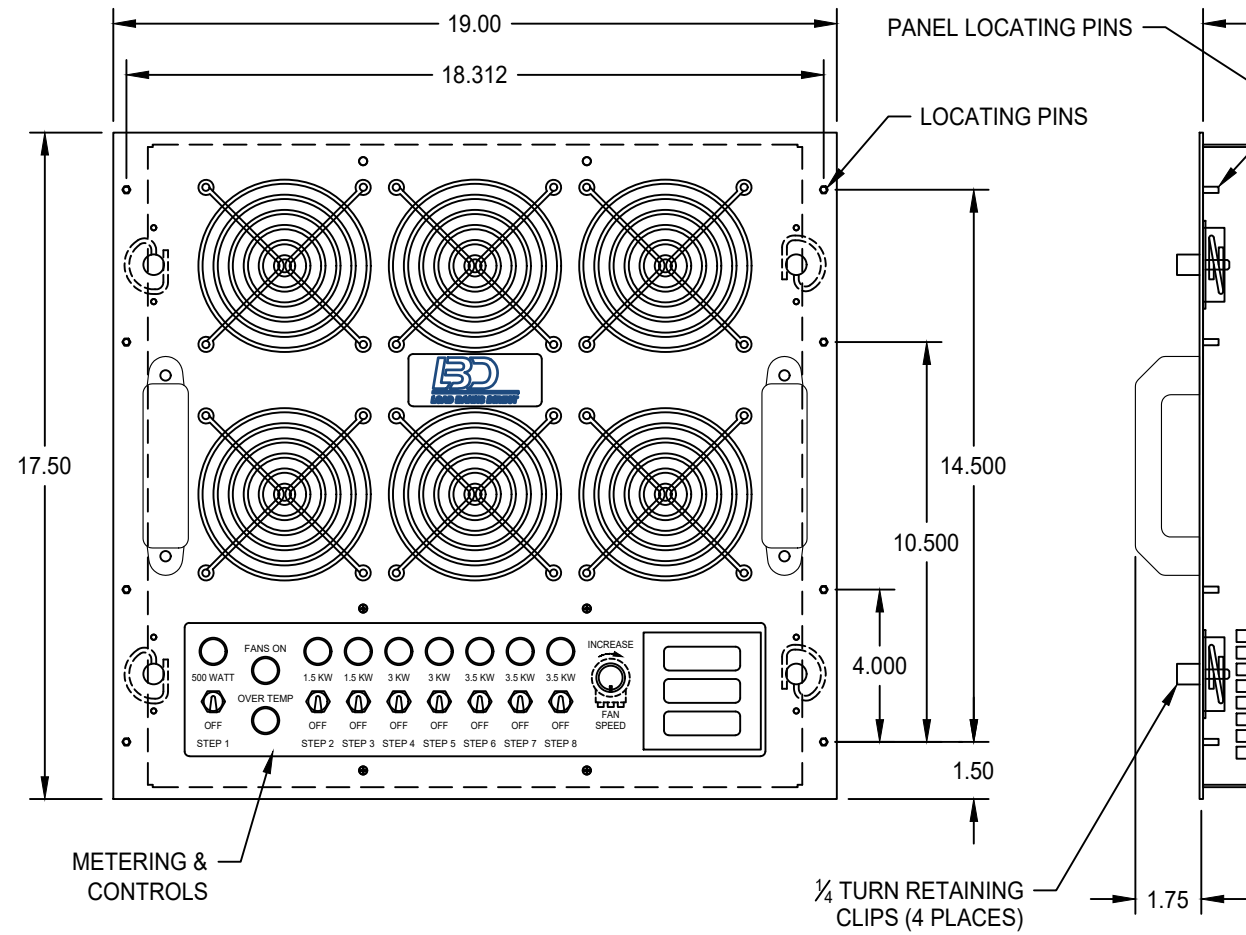

FRONT VIEW

SIDE VIEW

REAR VIEW

**GENERAL NOTES**

- A. UNLESS OTHERWISE NOTED:
- 1. ALL DIMENSIONS ARE IN INCHES.

**Load Banks Direct**

www.LoadBanksDirect.com

TEXT			
<b>LOAD SERVER LOAD BANK, 20KW, 240V</b>			
DWG. NO.	REV.	SHEET	
SL20-OL	0	1 of 1	
DRAWN BY	CHK'D BY	DATE	SIZE
JJF	MMP	1/9/18	A