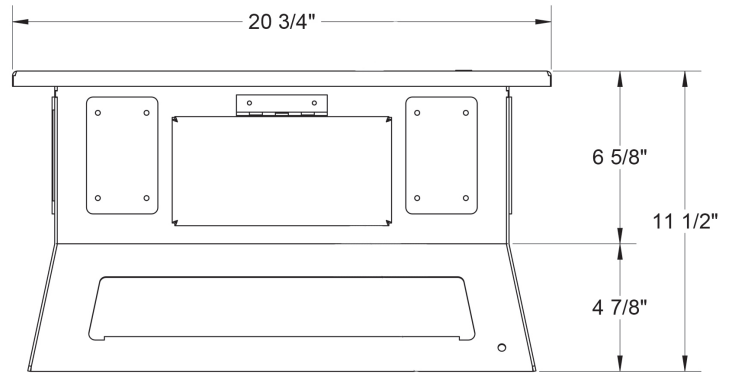

Key Features

- 50 Amp Power Capacity
- Multiple output outlets available with breaker protection
- Heavy-duty stackable legs w/ built-in handles or heavy-duty stackable cage
- NEMA 3R Aluminum Construction
- Custom Powder coat and UV-Printed Graphics Available
- UL50 Listed
- UL1640 Listed and/or C-ETL/ETL 1640 Listed
- Made in the USA

PRODUCT SPECIFICATIONS

Electrical		
	Amperage	50A - 400A
	Voltage Options	120/240V, 120/240V Delta, 208Y/120V, 480V, 480Y/277V, 600V
	Interupt Rating	65KaIC, 100KaIC
Inputs/Outputs		
	Input	NEMA Inlet receptacles.* 15 or 16 series camlok
	Output	NEMA Output receptacles.** Up to 7x receptacles with 50Amp Cali Style Input/Output (Feed thru). 8x if no feed thru. Up to 4x receptacles if camlok fed and feed thru. Up to 6x if not feed thru.
Mechanical Specifications		
	Dimensions	21" L , 15" W, 12" H
	Estimated Weight	30 lbs.
	Listings	UL1640, C(ETL) Listed, UL 50, NEMA3R

* Note: This option takes away the total output receptacles available.

** Note: Ensure your input voltage matches your output voltage.

DIMENSIONAL DRAWINGS

Top View

Side View

Bottom View

ORDERING INFORMATION