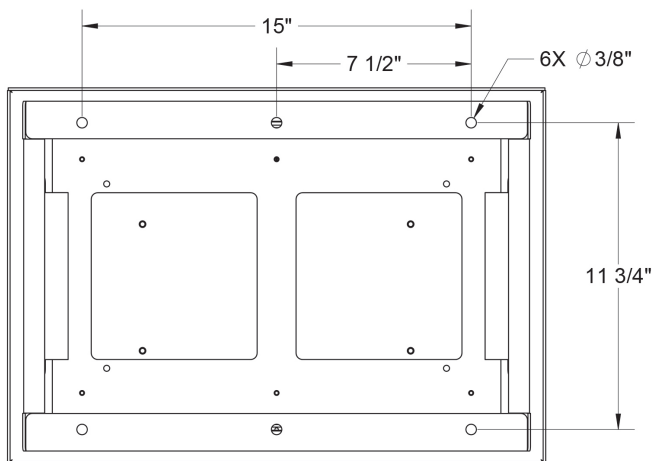

PRODUCT SPECIFICATIONS

Electrical		
	Amperage	50A - 400A
	Voltage Options	120/240V, 120/240V Delta, 208Y/120V, 480V, 480Y/277V, 600V
	Interupt Rating	65KaIC, 100KaIC
Inputs/Outputs		
	Input	NEMA Inlet receptacles.* 15 or 16 series camlok
	Output	NEMA Output receptacles.** Up to 7x receptacles with 50Amp Cali Style Input/Output (Feed thru). 8x if no feed thru. Up to 4x receptacles if camlok fed and feed thru. Up to 6x if not feed thru.
Mechanical Specifications		
	Dimensions	21" L , 15" W, 12" H
	Estimated Weight	30 lbs.
	Listings	UL1640, C(ETL) Listed, UL 50, NEMA3R

* Note: This option takes away the total output receptacles available.

** Note: Ensure your input voltage matches your output voltage.

DIMENSIONAL DRAWINGS

Top View

Side View

Bottom View

ORDERING INFORMATION