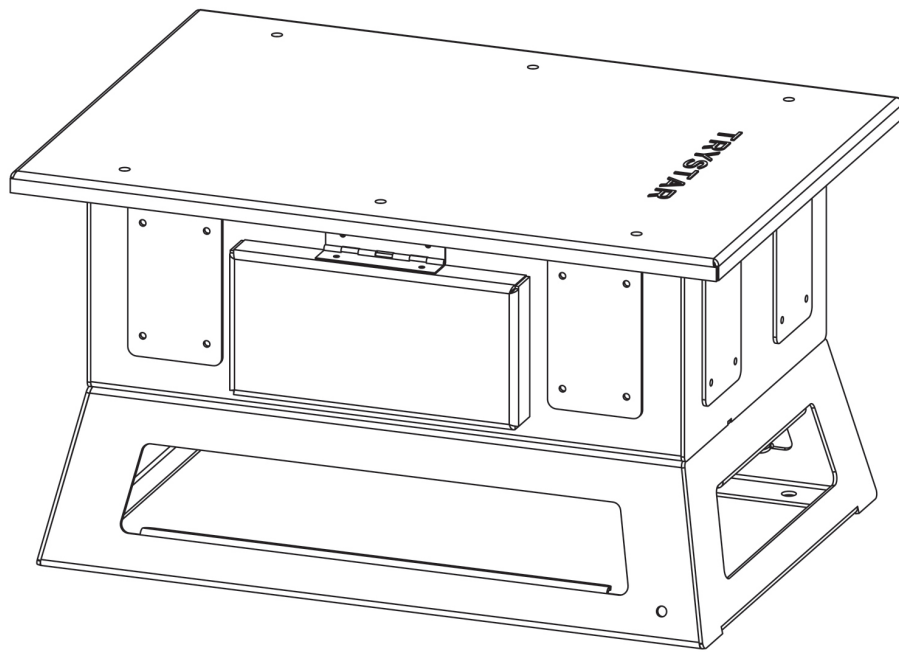

DATA SHEET

Tuff Boxes
50 Amps

PRODUCT INTRODUCTION

Tuff Boxes

50 Amps

The Tuff Box is a robust and versatile power distribution solution designed to deliver reliable electrical power to various job sites, outdoor events, construction sites, and industrial settings. With a 50A capacity, this compact and durable Tuff Box efficiently distributes power to multiple outlets, ensuring safe and efficient operation of electrical tools and equipment. The Trystar Tuff Box is legendary for its rugged simplicity and durability. The Trystar Tuff Box has proven itself on countless construction sites, where it is valued for its lightweight, bulletproof design and OSHA approval. Easily customized with your company colors and logo.

Key Features

- 50 Amp Power Capacity
- Multiple output outlets available with breaker protection
- Heavy-duty stackable legs w/ built-in handles or heavy-duty stackable cage
- NEMA 3R Aluminum Construction
- Custom Powder coat and UV-Printed Graphics Available
- UL50 Listed
- UL1640 Listed and/or C-ETL/ETL 1640 Listed
- Made in the USA

PRODUCT SPECIFICATIONS

Electrical		
	Amperage	50A - 400A
	Voltage Options	120/240V, 120/240V Delta, 208Y/120V, 480V, 480Y/277V, 600V
	Interupt Rating	65KaIC, 100KaIC
Inputs/Outputs		
	Input	NEMA Inlet receptacles.* 15 or 16 series camlok
	Output	NEMA Output receptacles.** Up to 7x receptacles with 50Amp Cali Style Input/Output (Feed thru). 8x if no feed thru. Up to 4x receptacles if camlok fed and feed thru. Up to 6x if not feed thru.
Mechanical Specifications		
	Dimensions	21" L , 15" W, 12" H
	Estimated Weight	30 lbs.
	Listings	UL1640, C(ETL) Listed, UL 50, NEMA3R