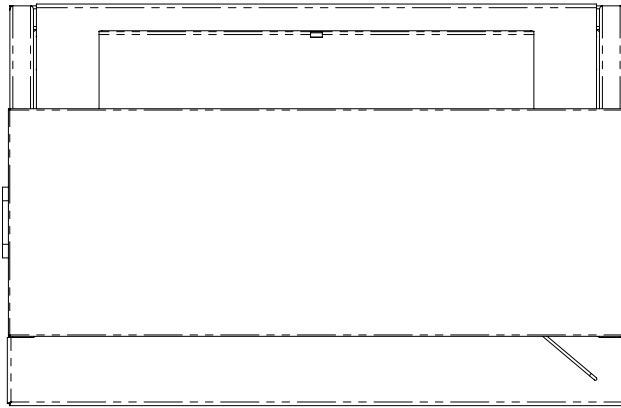

800A I-LINE

DIMENSIONS AND WEIGHTS

APPROXIMATE WEIGHT: 1,500 LBS.

53 1/4"

72 1/2"

*Dimensions are representative, specific final design details may vary