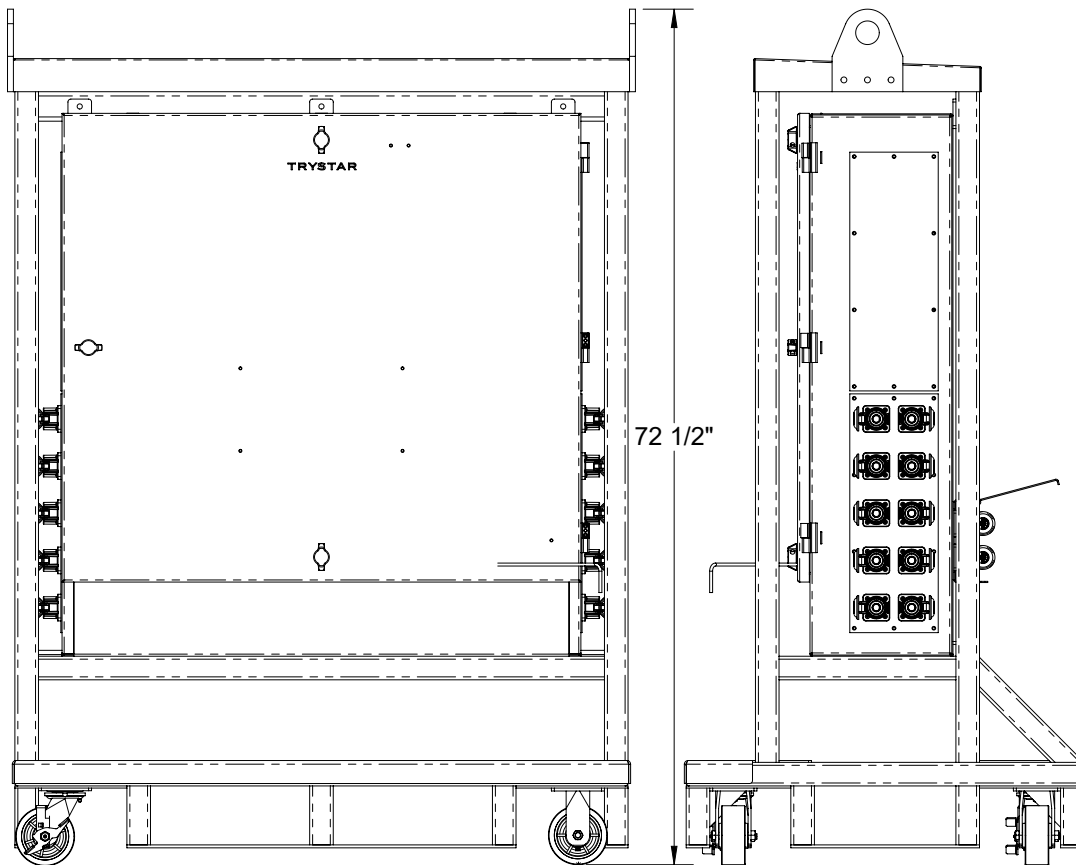

800A I-LINE

DIMENSIONS AND WEIGHTS

APPROXIMATE WEIGHT: 1,500 LBS.

53 1/4"

72 1/2"

*Dimensions are representative, specific final design details may vary