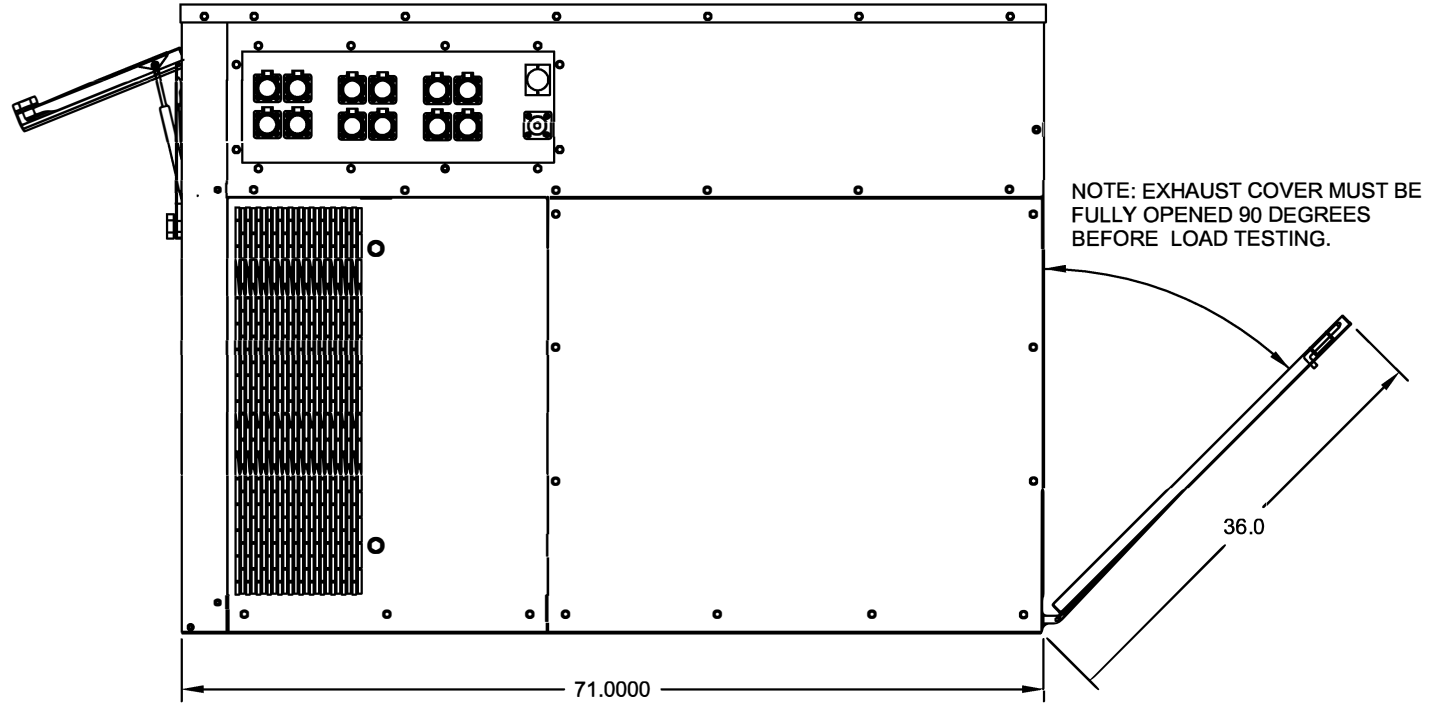

FRONT VIEW

RIGHT SIDE

GENERAL NOTES:
 A. UNLESS OTHERWISE NOTED:
 1. ALL DIMENSIONS ARE IN INCHES.

TEXT				LOAD BANK, 500KW	
DWG. NO.	LT500-OL	REV.	0	SHEET	1 of 1
DRAWN BY	CDM	CHECKED BY	MDC	DATE	4-28-15
				SIZE	D