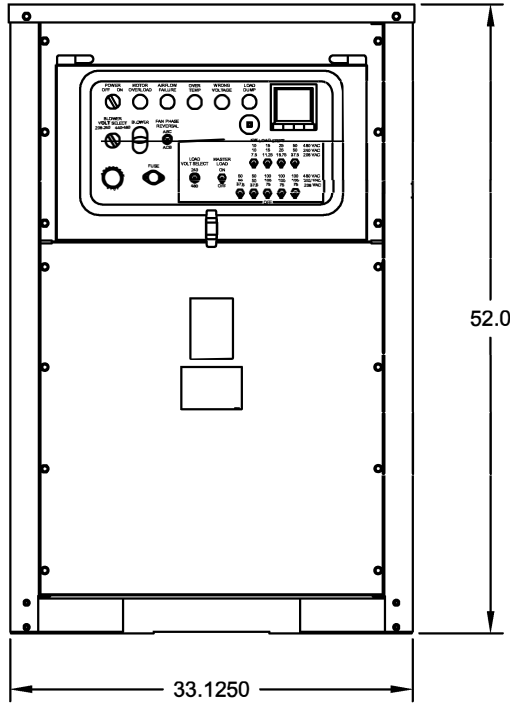

FRONT VIEW

RIGHT SIDE

GENERAL NOTES:
 A. UNLESS OTHERWISE NOTED:
 1. ALL DIMENSIONS ARE IN INCHES.

TEXT				LOAD BANK, 500KW	
DWG. NO.	LT500-OL	REV.	0	SHEET	1 of 1
DRAWN BY	CDM	CHECKED BY	MDC	DATE	4-28-15
				SIZE	D