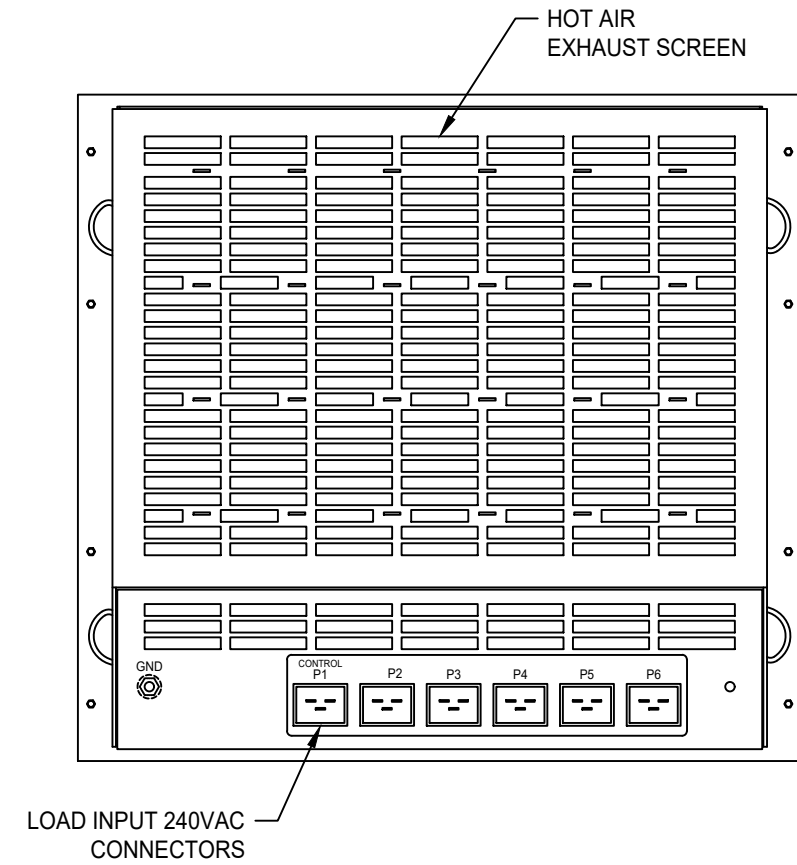

FRONT VIEW

SIDE VIEW

REAR VIEW

GENERAL NOTES

- A. UNLESS OTHERWISE NOTED:
- 1. ALL DIMENSIONS ARE IN INCHES.

TEXT			
LOAD SERVER LOAD BANK, 20KW, 240V			
DWG. NO.	REV.	SHEET	
SL20-OL	0	1 of 1	
DRAWN BY	CHK'D BY	DATE	SIZE
JJF	MMP	1/9/18	A