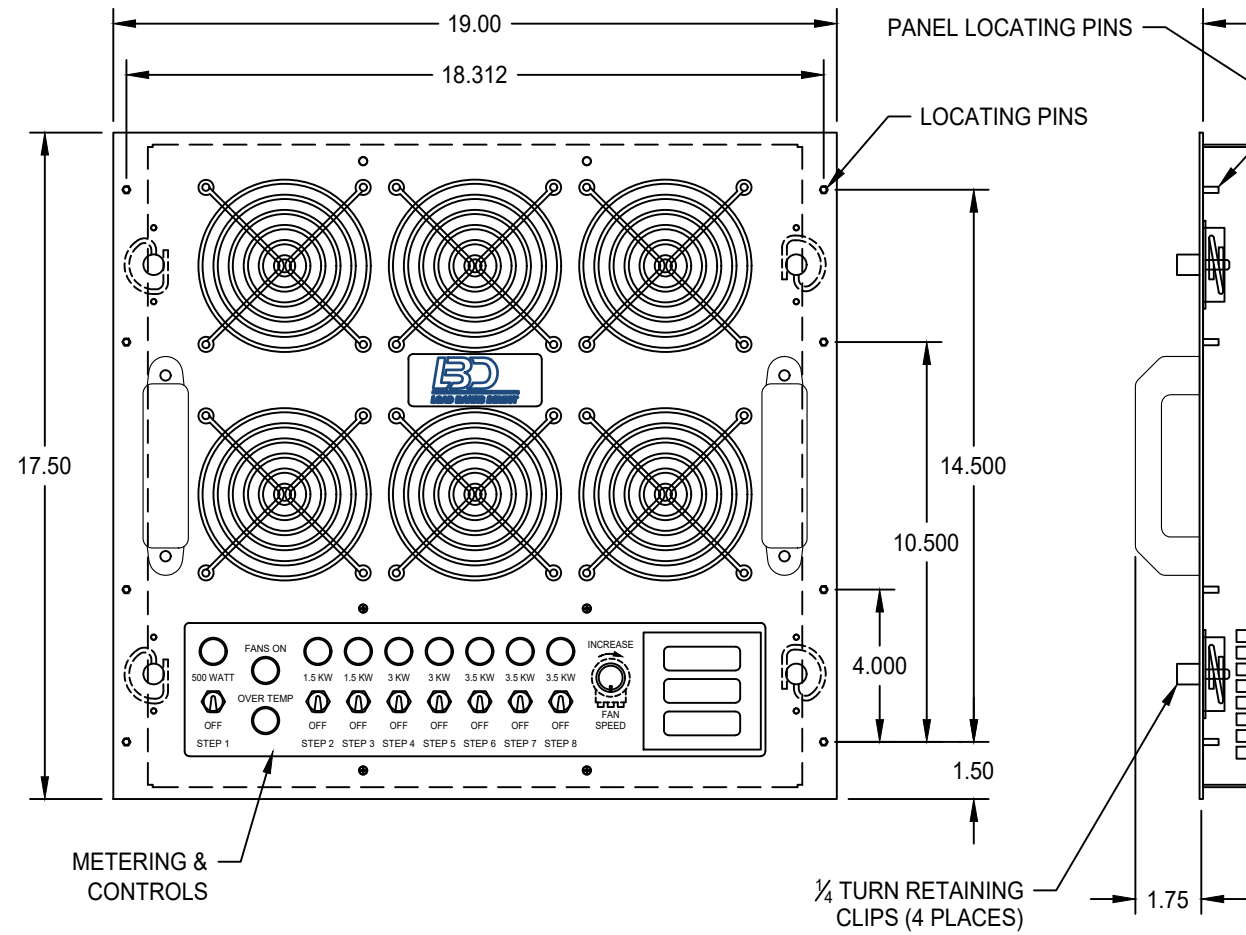

FRONT VIEW

SIDE VIEW

REAR VIEW

GENERAL NOTES

- A. UNLESS OTHERWISE NOTED:
- 1. ALL DIMENSIONS ARE IN INCHES.

TEXT			
LOAD SERVER LOAD BANK, 20KW, 240V			
DWG. NO.	REV.	SHEET	
SL20-OL	0	1 of 1	
DRAWN BY	CHK'D BY	DATE	SIZE
JJF	MMP	1/9/18	A