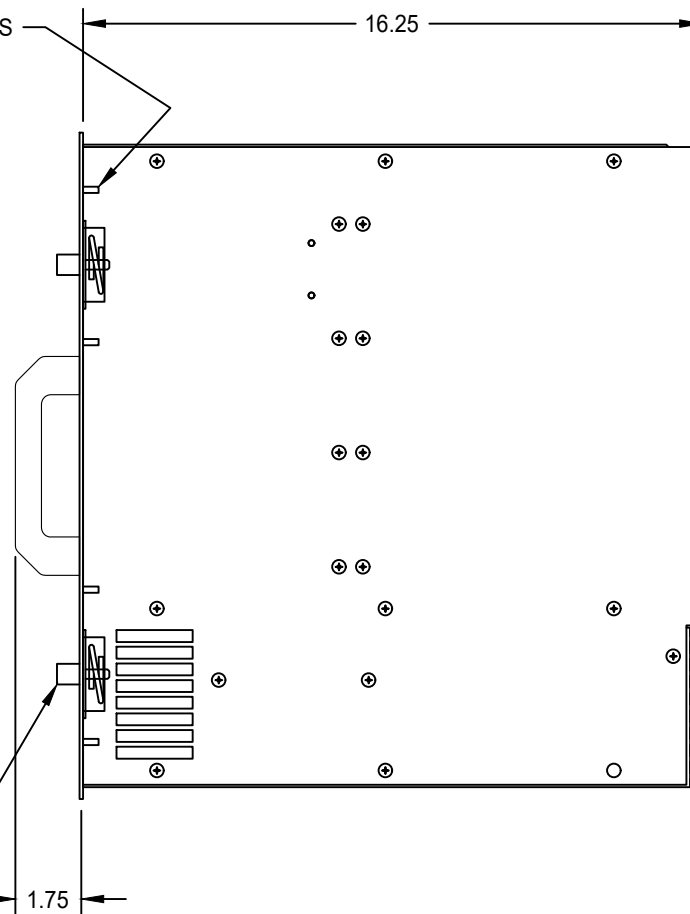

FRONT VIEW

SIDE VIEW

REAR VIEW

GENERAL NOTES

- A. UNLESS OTHERWISE NOTED:
- 1. ALL DIMENSIONS ARE IN INCHES.

TEXT			
LOAD SERVER LOAD BANK, 20KW, 240V			
DWG. NO.	REV.	SHEET	
SL20-OL	0	1 of 1	
DRAWN BY	CHK'D BY	DATE	SIZE
JJF	MMP	1/9/18	A